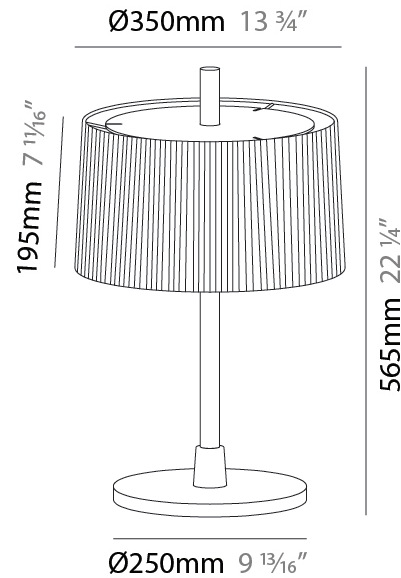

PROJECT	
TYPE	
SPECIFIER	
QUANTITY	
DATE	

LINOOD PORTABLE

D94074

base number

1. To build a product code in our configurator select the specify button on the base model # product page
2. To build a manual product code on this datasheet choose from the options listed below in blue font and add the suffix to the base model #

GENERAL

Series: Linoood
Brand: Milan
Division: Design
Mounting Type: Portable
Mounting Location: Table
Subcategory: Table

PHYSICAL

Shape: Abstract
Diameter (mm): 350
Diameter (in): 13 3/4
Height (mm): 565
Height (in): 22 1/4
Light Distribution: Direct / Indirect
Diffuser: Pleated Translucent Shade
Fixture Material: Oak Wood
Cable Details: 2100mm / 82 11/16"
Upon Request: Bolt Down

ELECTRICAL

Number of Lamps: 2
Lamp Type: LED Retrofit
Bulb Included: Bulb Not Included
Total Output Wattage (W): 24
Max. Wattage Per Lamp (W): 12
Lamp Base: E26
Input Voltage (V): 120
Upon Request: 277Vac / GU24

LED

OPTICAL

RATINGS AND CERTIFICATIONS

Certified By: CSA Certified to UL and CSA Standards
IP rating: IP20