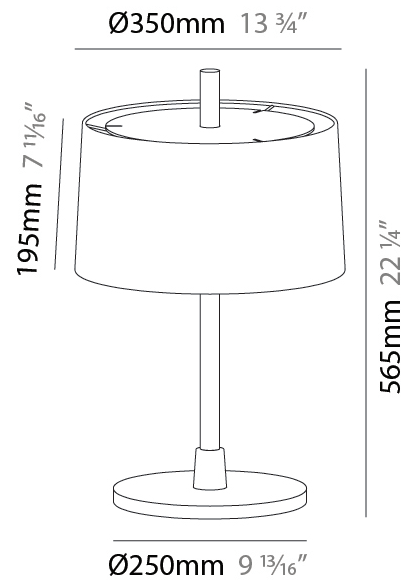

PROJECT	_____
TYPE	_____
SPECIFIER	_____
QUANTITY	_____
DATE	_____

LINOOD PORTABLE

D94073

base number

1. To build a product code in our configurator select the specify button on the base model # product page
2. To build a manual product code on this datasheet choose from the options listed below in blue font and add the suffix to the base model #

GENERAL

Series: Linoood
Brand: Milan
Division: Design
Mounting Type: Portable
Mounting Location: Table
Subcategory: Table

PHYSICAL

Shape: Abstract
Diameter (mm): 350
Diameter (in): 13 3/4
Height (mm): 565
Height (in): 22 1/4
Light Distribution: Direct / Indirect
Diffuser: Linen Shade
Fixture Material: Oak Wood
Cable Details: 2100mm / 82 11/16"
Upon Request: Bolt Down

ELECTRICAL

Number of Lamps: 2
Lamp Type: LED Retrofit
Bulb Included: Bulb Not Included
Total Output Wattage (W): 24
Max. Wattage Per Lamp (W): 12
Lamp Base: E26
Input Voltage (V): 120
Upon Request: 277Vac / GU24

LED

OPTICAL

RATINGS AND CERTIFICATIONS

Certified By: CSA Certified to UL and CSA Standards
IP rating: IP20