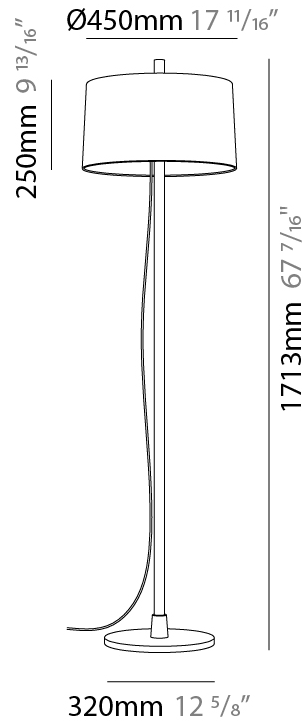

PROJECT	
TYPE	
SPECIFIER	
QUANTITY	
DATE	

LINOOD PORTABLE

D94043

base number

1. To build a product code in our configurator select the specify button on the base model # product page
2. To build a manual product code on this datasheet choose from the options listed below in blue font and add the suffix to the base model #

GENERAL

Series: Linoood
Brand: Milan
Division: Design
Mounting Type: Portable
Mounting Location: Floor
Subcategory: Floor

PHYSICAL

Shape: Abstract
Diameter (mm): 450
Diameter (in): 17 ¹¹/₁₆
Height (mm): 1713
Height (in): 37 ⁷/₁₆
Light Distribution: Direct / Indirect
Weight (kg): 5.9
Weight (lbs): 12.999
Diffuser: Linen Shade
Fixture Material: Oak Wood
Cable Details: 3000mm / 118 1/8"
Upon Request: Bolt Down

ELECTRICAL

Number of Lamps: 3
Lamp Type: LED Retrofit
Bulb Included: Bulb Not Included
Total Output Wattage (W): 36
Max. Wattage Per Lamp (W): 12
Lamp Base: E26
Input Voltage (V): 120
Upon Request: 277Vac / GU24

LED

OPTICAL

RATINGS AND CERTIFICATIONS

Certified By: CSA Certified to UL and CSA Standards
IP rating: IP20