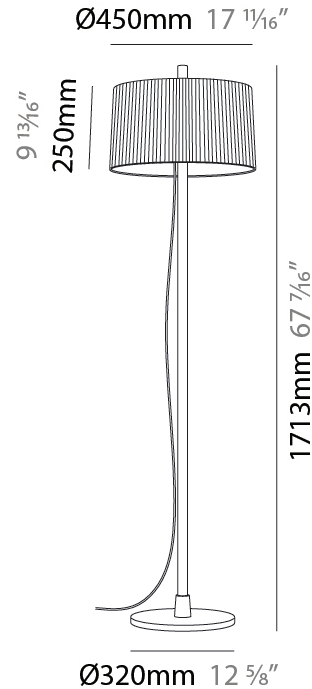

PROJECT	
TYPE	
SPECIFIER	
QUANTITY	
DATE	

LINOOD PORTABLE

D94072

base number

1. To build a product code in our configurator select the specify button on the base model # product page
2. To build a manual product code on this datasheet choose from the options listed below in blue font and add the suffix to the base model #

GENERAL

Series: Linoood
Brand: Milan
Division: Design
Mounting Type: Portable
Mounting Location: Floor
Subcategory: Floor

PHYSICAL

Shape: Abstract
Diameter (mm): 450
Diameter (in): 17 11/16
Height (mm): 1713
Height (in): 37 7/16
Light Distribution: Direct / Indirect
Weight (kg): 5.9
Weight (lbs): 12.999
Diffuser: Pleated Translucent Shade
Fixture Material: Oak Wood
Cable Details: 3000mm / 118 1/8"
Upon Request: Bolt Down

ELECTRICAL

Number of Lamps: 3
Lamp Type: LED Retrofit
Bulb Included: Bulb Not Included
Total Output Wattage (W): 36
Max. Wattage Per Lamp (W): 12
Lamp Base: E26
Input Voltage (V): 120
Upon Request: 277Vac / GU24

LED

OPTICAL

RATINGS AND CERTIFICATIONS

Certified By: CSA Certified to UL and CSA Standards
IP rating: IP20