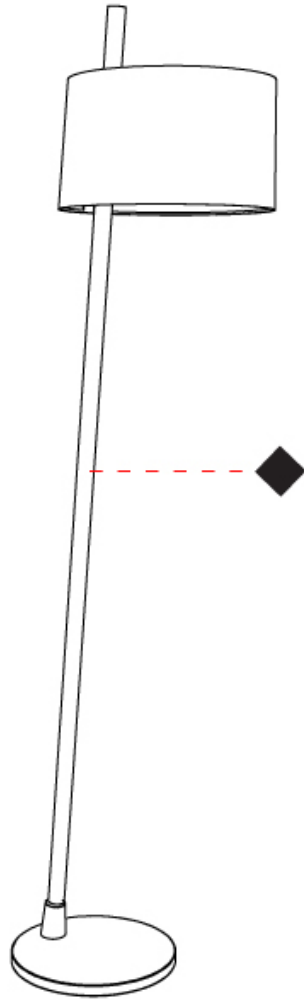

LINOOD PORTABLE

D94041

PROJECT

TYPE

SPECIFIER

QUANTITY

DATE

D