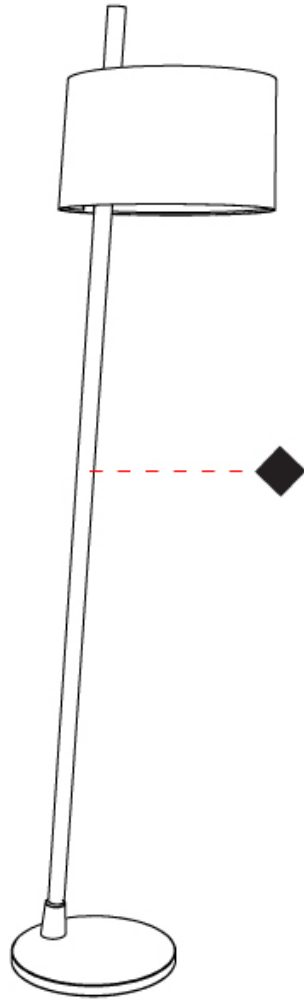

LINOOD PORTABLE

D94042-

PROJECT

TYPE

SPECIFIER

QUANTITY

DATE

D